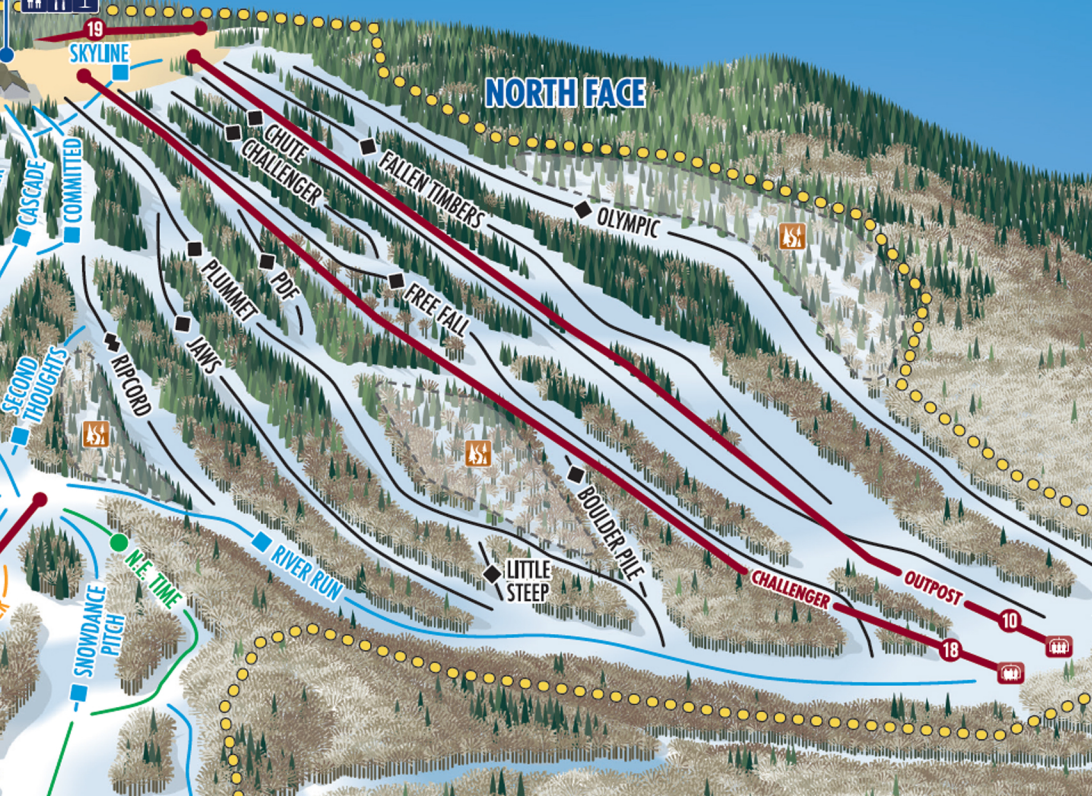

MOUNT SNOW

3,600'

SUMMIT LODGE
THE BULLWHEEL

NORTH FACE

19
SKYLINE

CHUTE
CHALLENGER

FALLEN
TIMBERS

OLYMPIC

PLUMMET

PDF

FREE
FALL

JAWS

18
RIPCORD

SECOND
THOUGHTS

RIVER
RUN

LITTLE
STEEP

BOULDER
PILE

CHALLENGER

OUTPOST

10

18

SNOWDANCE
PITCH

N.E. TIME

CASCADE